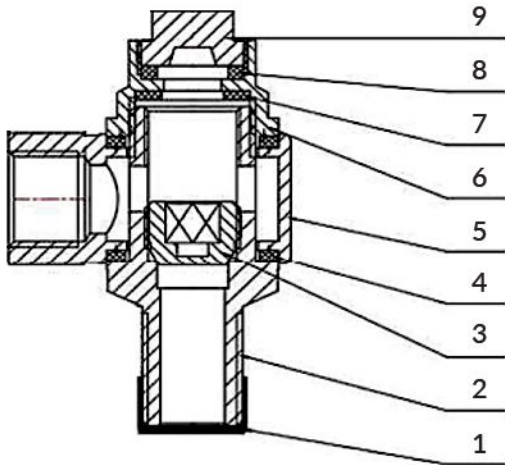

LYE

FERRULE

BRASS FERRULE VALVE

RELIABLE SOLUTION FOR
COMMERCIAL & INDUSTRIAL USERS

In Brief

- ▶ A Control Device/Valve that Provides A Quick, Permanent & Leak Free Service Connection Between the Main Water Service Pipeline Underground
- ▶ Design to Permit Service Pipe Installation via Conventional Drilling & Tapping Machines Dry or Under Pressure with Saddles
- ▶ The Extended Size of 2" or 50mm Including With LYE DI Saddles to Fully Support the Application towards Industrial & Sub-Main Piping System

Standards

- ▶ **Design & Test** : JKR 20200-0174-04, MS 1396 : 2018
- ▶ **Threads** : BS 21, MS ISO 7

Features

- ▶ **Pressure Rating** : PN10/PN16
- ▶ Higher Flow Rate By 4 Bore Hole instead of 2
- ▶ Biggest Size Offered DN50 for Sub-Main Pipe & Industry Applications
- ▶ Partnership with Specialist Tapping Machine Company for the Easiness of Acquiring the Machine Tools

Product Specifications

No.	Part Name	Material	Standard Ref.
1	Plastic Cover	PVC	-
2	Body	Brass	EN 12165:1998
3	Valve Core	Brass	EN 12165:1998
4	Rubber Washer	EPDM	BS EN 681
5	Valve Ferrule	Brass	EN 12165:1998
6	Valve Cap	Brass	EN 12165:1998
7	Thrust Washer	PTFE	BS 2494
8	Rubber Washer	EPDM	BS EN 681
9	Stop Cap	Brass	EN 12165:1998

Technical Data

Inch	DN (mm)	V (mm)	L (mm)	I (mm)	H (mm)
1/2"	15	37	17	24	91
3/4"	20	42	17	24	91
1"	25	47	18.5	28	103
2"	50	80	24	32	133

Complete product solution of
Brass Ferrule Saddle

Note: Technical data provided in this brochure is indicative only and may be subject to change without prior notice.