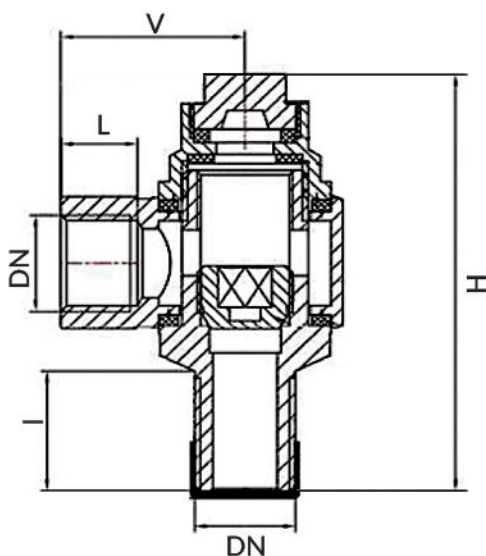

Standards

- ▶ **Design & Test** : JKR 20200-0174-04, MS 1396 : 2018
- ▶ **Threads** : BS 21, MS ISO 7

Features

- ▶ **Pressure Rating** : PN10/PN16
- ▶ Higher Flow Rate By 4 Bore Hole instead of 2
- ▶ Biggest Size Offered DN50 for Sub-Main Pipe & Industry Applications
- ▶ Partnership with Specialist Tapping Machine Company for the Easiness of Acquiring the Machine Tools

Product Specifications

No.	Part Name	Material	Standard Ref.
1	Plastic Cover	PVC	-
2	Body	Brass	EN 12165:1998
3	Valve Core	Brass	EN 12165:1998
4	Rubber Washer	EPDM	BS EN 681
5	Valve Ferrule	Brass	EN 12165:1998
6	Valve Cap	Brass	EN 12165:1998
7	Thrust Washer	PTFE	BS 2494
8	Rubber Washer	EPDM	BS EN 681
9	Stop Cap	Brass	EN 12165:1998

Technical Data

Inch	DN (mm)	V (mm)	L (mm)	I (mm)	H (mm)
1/2"	15	37	17	24	91
3/4"	20	42	17	24	91
1"	25	47	18.5	28	103
2"	50	80	24	32	133

Complete product solution of
Brass Ferrule Saddle

Note: Technical data provided in this brochure is indicative only and may be subject to change without prior notice.