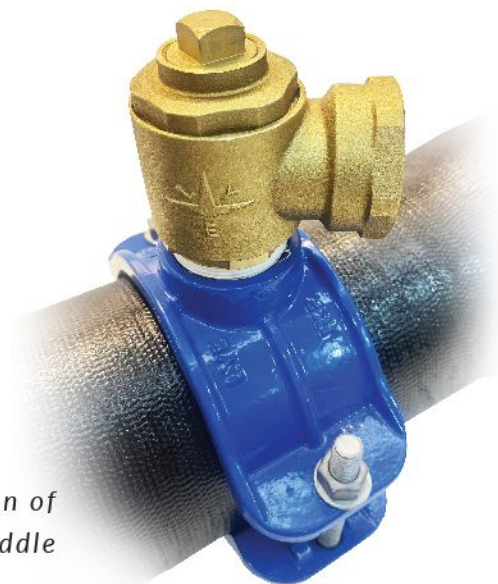

Technical Data

Inch	DN (mm)	V (mm)	L (mm)	I (mm)	H (mm)
1/2"	15	37	17	24	91
3/4"	20	42	17	24	91
1"	25	47	18.5	28	103
2"	50	80	24	32	133